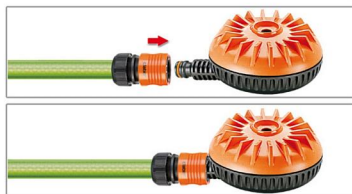

8658

Gardenlife®

63 m²
9
m

PACKAGING COPY-RIGHT

claber®